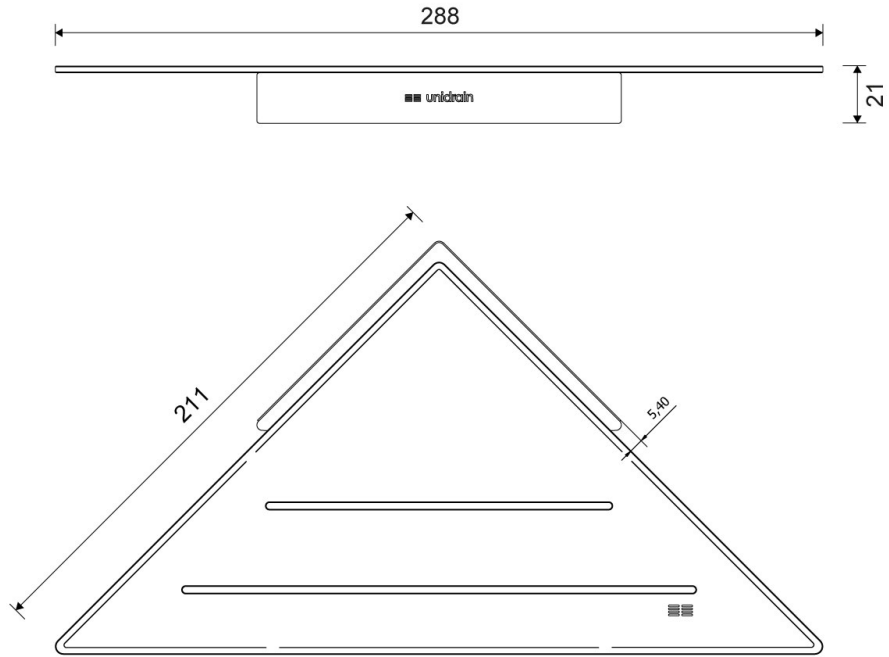

## 7211

Reframe | Soap shelf

Soap shelf Hand polished steel

Soap shelf in a reinforced steel plate to secure stability. Discreet grooves drain water away and an anti-slip barrier keeps shower essentials from sliding when the shelf is wet. The innovative wall mount can be adapted to corners, which are not exactly 90°.

### Specifications

<b>ITEM NUMBER</b> 7211	<b>GTIN NUMBER</b> 5707692010489	<b>WEIGHT</b> 600 g
<b>MATERIAL</b> Stainless steel (AISI 304)	<b>SURFACE</b> Hand polished steel	<b>DEPTH</b> 211 mm
<b>WIDTH</b> 288 mm		